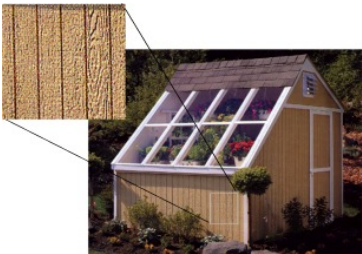

This unique wooden hobby sunhouse kit is an ideal multipurpose backyard shed. Use this sturdy yet handsome building for storage of lawn and household items or use it as a hobby greenhouse for all your pre & post season growing needs! The sunhouse kit is the most versatile shed of it's kind. From greenhouse to storage, to the ultimate project space, the Solar Shed can be customized to meet any need. Let the sun shine on all your projects... this is your solution for organized storage. The unique [available options](#) combine with the gable roof style to give you maximum value for your storage dollar! Use for storage or as a small workshop or hobby space. **Call 1.800.922.4760 to order now!**

- Patented Stud wall and rafter construction (patent no.5.937.591)
- 2 x 4 construction provides the ultimate in strength for extreme weather conditions and peace of mind for long lasting quality.
- Base unit includes four aluminum roof, tempered glass, windows
- Add up to 2 additional 4' extenders - glass roof or solid roof - your choice (see next page)
- Comes with four adjustable vents for cross ventilation
- Pre-assembled, pre-hung, 32" wide x 6' high door saves time and effort.
- Treated, pre-primed [SmartSide(TM)](#) siding
- Premium rust-resistant keyed locking lever giving you a measure of security for the contents of your shed.
- Continuous galvanized steel hinges providing superior strength to your shed door system.
- Flexible door location! This means you can install the door on either the gable end or the eave side.
- Large 3 1/2" overhangs on eaves to add style and protection, adding elegance and long lasting quality.
- Snow load (LIVE LOAD) rating is 25.2lbs / sq. ft.
- Building is rated to withstand 90 mph "un-sustained" winds
- All parts numbered, pre-cut & pre-Drilled for easier assembly
- Backed by a 15 year limited warranty
- Spacious work or storage area features a back wall height of 6', front wall height of 3' and a peak height of 9'
- **Important** - Interior must be painted if used as a greenhouse; not reflected in quantities set out below.

To our Florida customers... *Due to Florida's 125mph wind load restrictions, it should be noted that this building cannot be made to conform to many South Florida building codes.

Obtaining necessary permits is the sole responsibility of purchaser. Customers agree to hold ScreenHouses Unlimited and manufacturer free of any liability for improper installation, maintenance and repair.

**All Prices in US$ — FREE Delivery in contiguous USA
No hidden costs — No handling fees — No silly fees**

We accept VISA, MasterCard and PayPal payments OR get a 5% discount by sending a Certified Check. Please note special or custom orders not returnable.

**For Information or to order
CALL (800) 922-4760**