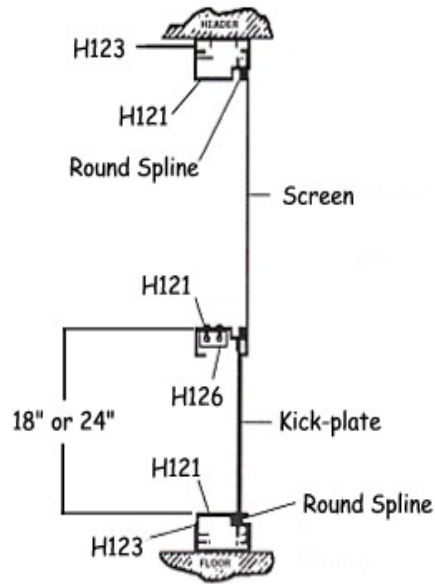

Walls Only Kit

FRAME

- Frame is all extruded aluminum with baked on enamel finish
- You will be receiving 16' to 20' lengths of the aluminum extrusions which you will use to cut out the vertical and horizontal pieces which are measured specific to your job. A chop saw with a metal blade is all you need.
- Frames - Horizontal extrusions are 1" x 2" / Vertical extrusions are 2" x 2"
- You can place the support bar, which is on the inside of the screen panels, anywhere within the range of center height to 1/3 height.
- This means that you can create a clear line of sight for when you are seated in the room.
- **You will need to make a choice** of no kick-plates or 18" or 24" kick-plates
- **You will need to make a choice** of 8' or 10' high walls
- We will suggest a screen panel width of 36" to 44" wide depending on your system and the loading requirements.

GENERAL

- An out-swinging knock down aluminum door, 3' x 6'8" is standard with each kit
- All panels are bolted together. No silly cables or plastic pieces. The supplied hardware is extruded aluminum for maximum strength and weather-ability.
- The room **MUST** be screwed to a deck or patio. Bottom U channels are supplied and make for an easy vertical rail installation.
- This is a very high quality, extruded aluminum, system that is easily assembled within one to two days depending on the size you are building.
- Attaches to all existing roof lines!
- Color Choices: Frame Panels - WHITE / CLAY / BRONZE
- Full one year warranty against manufacturers defects

Not included in your kit:

- **Screws to attach u-channel to house wall.**
- **Sealant for u-channel to concrete or floor connection.**
We suggest using Tapcon screws in addition to the sealant.
- **Screen roller to insert screen and round vinyl spline**