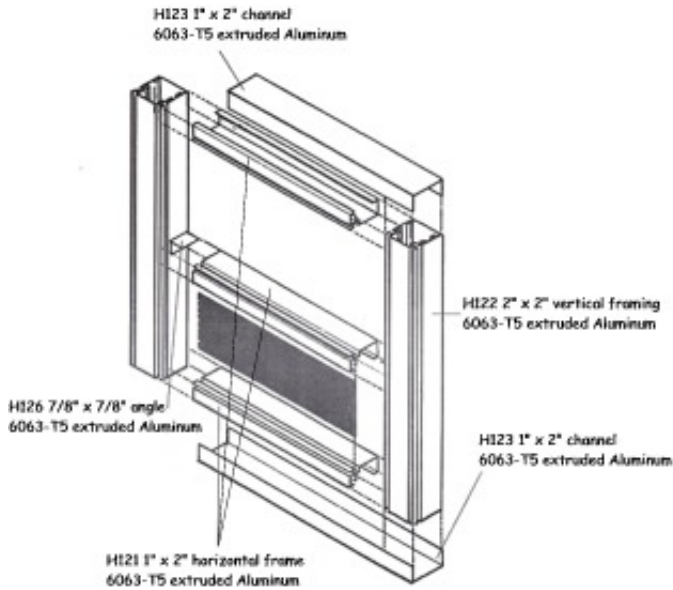

Walls Only Kit

FRAME

- Frame is all extruded aluminum with baked on enamel finish
- You will be receiving 16' to 20' lengths of the aluminum extrusions which you will use to cut out the vertical and horizontal pieces which are measured specific to your job. A chop saw with a metal blade is all you need.
- Frames - Horizontal extrusions are 1" x 2" / Vertical extrusions are 2" x 2"
- You can place the support bar, which is on the inside of the screen panels, anywhere within the range of center height to 1/3 height.
- This means that you can create a clear line of sight for when you are seated in the room.
- **You will need to make a choice** of no kick-plates or 18" or 24" kick-plates
- **You will need to make a choice** of 8' or 10' high walls
- We will suggest a screen panel width of 36" to 44" wide depending on your system and the loading requirements.

GENERAL

- An out-swinging knock down aluminum door, 3' x 6'8" is standard with each kit
- All panels are bolted together. No silly cables or plastic pieces. The supplied hardware is extruded aluminum for maximum strength and weather-ability.
- The room **MUST** be screwed to a deck or patio. Bottom U channels are supplied and make for an easy vertical rail installation.
- This is a very high quality, extruded aluminum, system that is easily assembled within one to two days depending on the size you are building.
- Attaches to all existing roof lines!
- Color Choices: Frame Panels - WHITE / CLAY / BRONZE
- Full one year warranty against manufacturers defects

Not included in your kit:

- **Screws to attach u-channel to house wall.**
- **Sealant for u-channel to concrete or floor connection.**
We suggest using Tapcon screws in addition to the sealant.
- **Screen roller to insert screen and round vinyl spline**