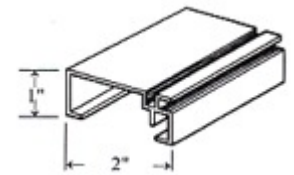

H121 - Horizontal supports...top, bottom and mullion

For Information or to order CALL (800) 922-4760

We accept VISA, MasterCard and PayPal
payments OR get a 5% discount by sending a
Cashier's Check.

All Prices in US$ — FREE Delivery in continental USA
No hidden costs — No handling fees — No silly fees