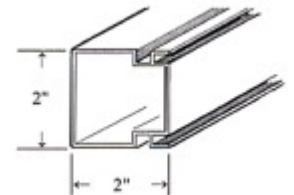

H122 - Vertical supports

For Information or to order CALL (800) 922-4760

We accept VISA, MasterCard and PayPal
payments OR get a 5% discount by sending a
Cashier's Check.

All Prices in US$ — FREE Delivery in continental USA
No hidden costs — No handling fees — No silly fees