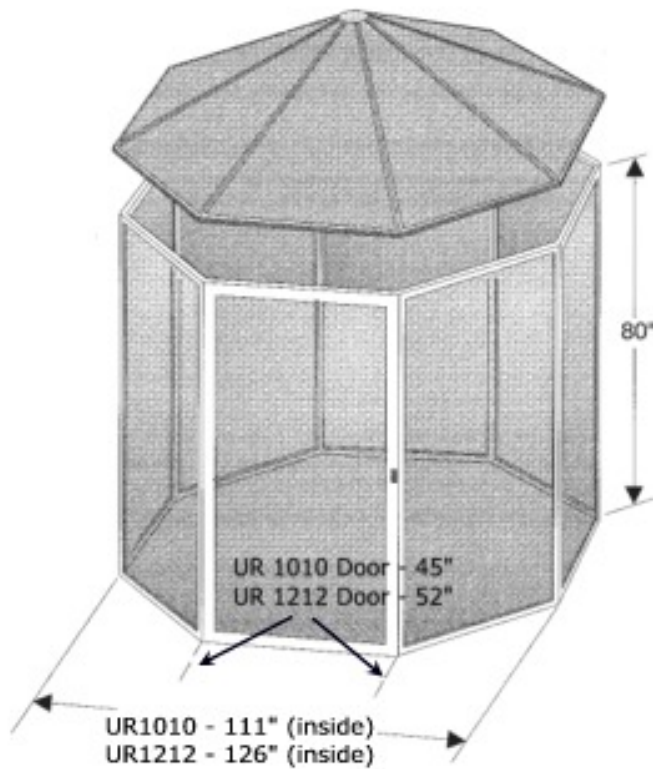

**For Information or to order
CALL (800) 922-4760**

Urban Gazebo

Features & Specifications

The Urban Gazebo Specifications

The Urban Gazebo is shipped as 16 finished parts; 7 wall sections, 1 wall / door section and 8 roof sections. These 16 sections snap together or are attached with built in fasteners and form either a 10' or 12' diameter gazebo.

Durable - all aluminum construction

Pre-Assembled

Snap-Together - No screws

Spacious - openings between walls

Roof - Structural and watertight

"Bug Free" - Outdoor enjoyment

Size	Sq. Ft.	Corner to Corner Inside	Wall to Wall Inside	Outside Peak Height	Inside Peak Height	Frame Width	Frame Height	Door Opening	Roof Section Width	Weight per Box	Total Weight
10'	84	120"	111"	113"	99"	47.5"	80"	45"	47"	192 lbs.	382 lbs.
12'	121	134.5"	126"	110"	103"	53"	80"	52"	54"	220 lbs.	441 lbs.