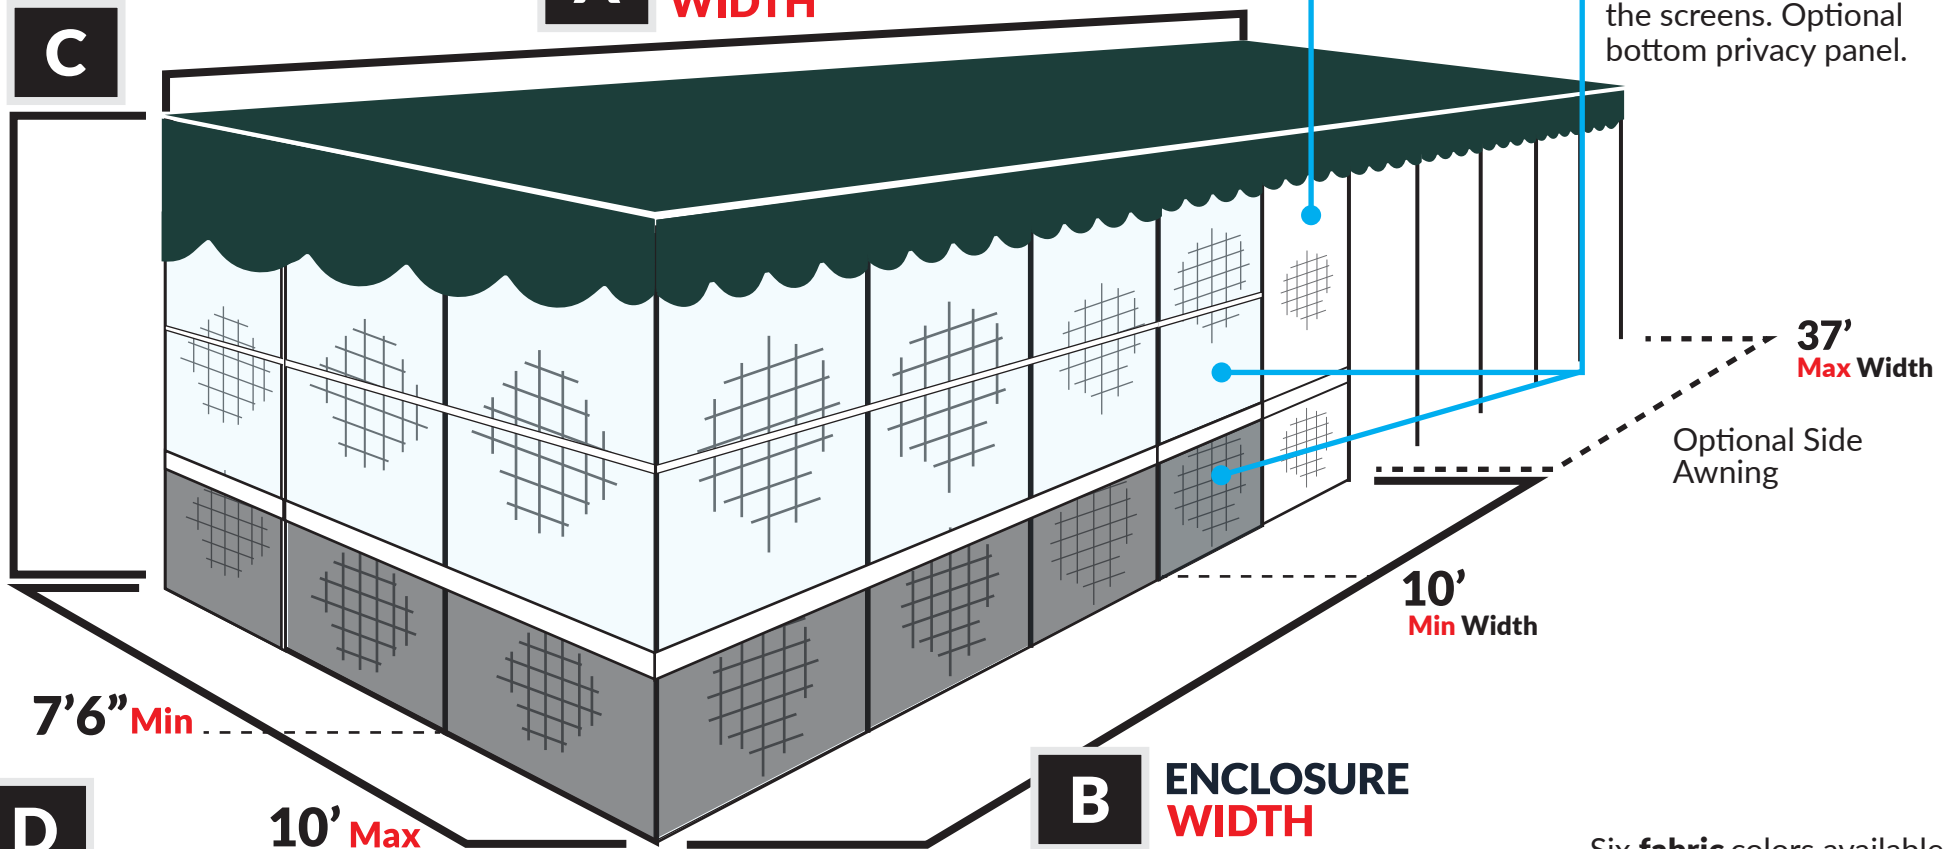

SCREENED IN PATIO ENCLOSURES

For Trailers

HEIGHT

91" standard, can be extended up to 104"

Screen Panels

Optional windows over the screens. Optional bottom privacy panel.

A TOTAL WIDTH

C

D PROJECTION

10' Max

10' Min Width

37' Max Width

Optional Side Awning

Two **frame** colors.

Six **fabric** colors available.