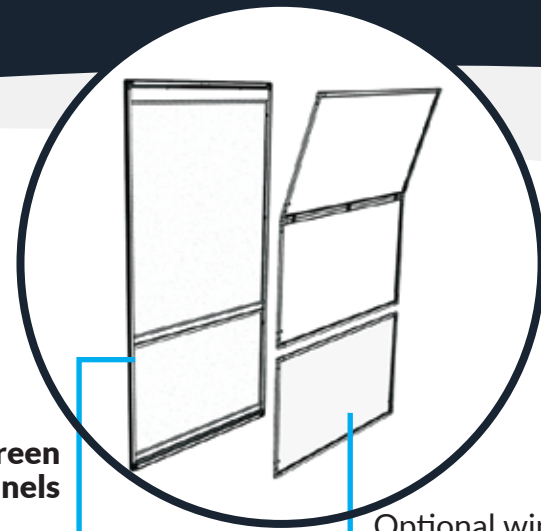

SCREENED IN PATIO ENCLOSURES

For Trailers

HEIGHT

91" standard, can be extended up to 104"

Screen Panels

Optional windows over the screens. Optional bottom privacy panel.

A TOTAL WIDTH

C

D PROJECTION

10' Max

10' Min Width

37' Max Width

Optional Side Awning

Two **frame** colors.

Six **fabric** colors available.