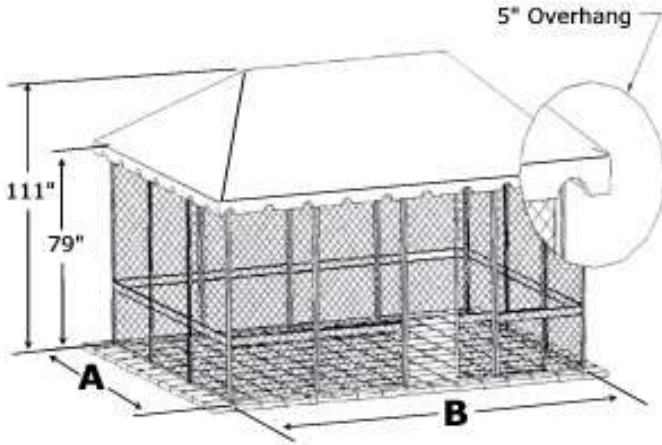

Size	A	B
11'3" x 11'3" (GZ 1111)	135 5/8"	11'3" (135 5/8")
11'3" x 15' (GZ 1115)	135 5/8"	15' (180 1/2")
11'3" x 18'9" (GZ 1118)	135 5/8"	18'9" (225 3/8")
11'3" x 22'6" (GZ 1122)	135 5/8"	22'6" (270 1/4")

Warranty

Jardin Gazebo's and Screen Rooms are guaranteed free from all defects in workmanship and materials for a period of 1 (one) year following shipment of the unit from the factory. Due to the nature of the fiberglass screening used in these items, Veranda Jardin cannot guarantee the screen itself after the box has been opened. This warranty is void in the event the unit has been subject to abuse or incorrect assembly. Veranda Jardin is not responsible for damage caused by weather.

Options

Options	Description	Price US$
Roof Color Choices - Navy Blue, Hunter Green, White, Medium Gray, Burgundy and Taupe		Included
Frame Color	White or Taupe	Included
Additional Doors	Single Door (not available on round models)	$259.00
Single Windbreaker panels	1/3 size for bottom panel clear or smoked Mylar	$84.00 each
	1/3 size for bottom panel any vinyl color	$88.20 each
Double Hinged Mylar Window panels	2/3 size for top panel Any color vinyl, clear or smoked Mylar	$115.50 each
Replacement Tops	For Veranda Jardin models only. Always available Cost dependent on size required	
The options below apply only to the "Wall Attached" screen room enclosures by Veranda Jardin		
Lower or Raise back wall height from std. 98"	If you have less than the recommended height from deck floor or desire a higher back wall	$102.20

Obtaining necessary permits is the sole responsibility of purchaser. Customers agree to hold ScreenHouses Unlimited and manufacturer free of any liability for improper

All Prices in US$ — FREE Delivery in continental USA
No hidden costs — No handling fees — No silly fees

We accept VISA, MasterCard and PayPal payments OR get a 5% discount by sending a Certified Check. Please note special or custom orders not returnable.

For Information or to order
CALL (800) 922-4760