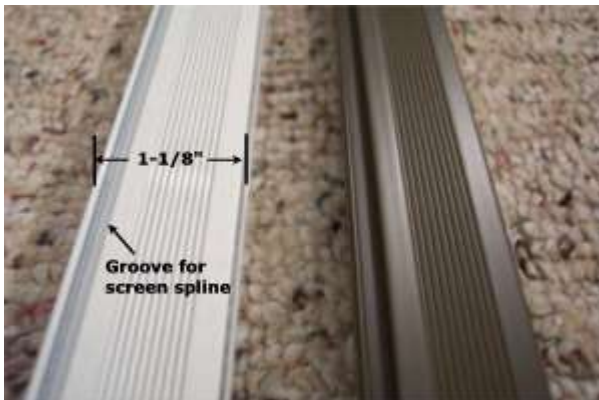

- Frame measures 1-1/8" wide x 3/4" extruded aluminum with baked on enamel finish - in **white or taupe**. Extrusion is 1/8" thick
- 44" out-swinging door is standard
- Full one year warranty.
- **All pricing in ($) US Dollars**
- The triple ply, heat sealed (welded joints), 14 ounce soft vinyl roof is made to last! **Vinyl Color Choices** - Green, Blue, Gray, Taupe, Burgundy, Terra Cotta & White