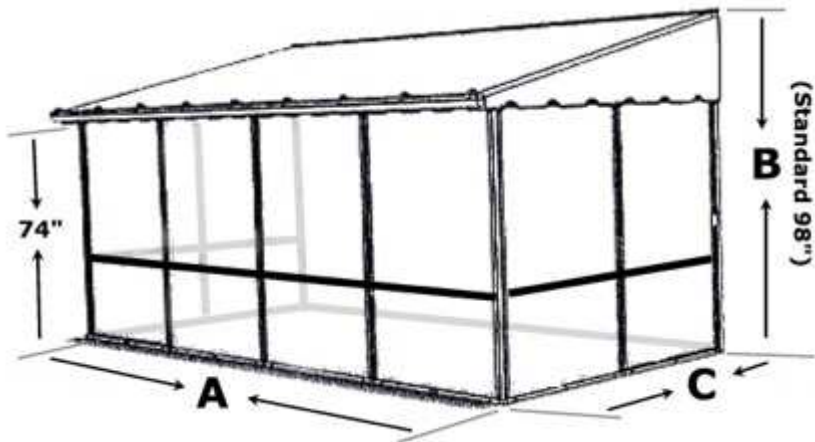

*NOTE: Although there is a standard back wall height of 98" given in the above pricing table, we suggest you choose the best height - - to the inch - - for your application.

The **minimum** back-wall heights are as follows...

91" for all projections

You can get a back-wall height of UP TO 107"