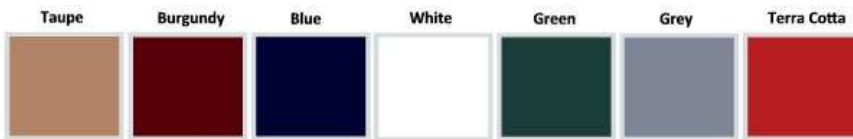

GP1100-11 (11'3" x 11'3")